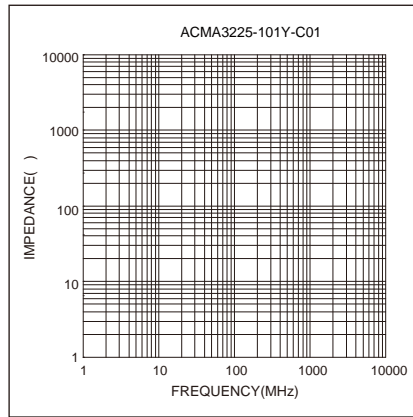

Typical Electrical Characteristics:

Reel Dimension : [mm]

Packaging Quantity:

1000 Pcs/Reel

5 Reel /Inner box(5000 Pcs)

8 Inner box/Carton box(40K Pcs)

Cautions and Warnings:

Storage Conditions :